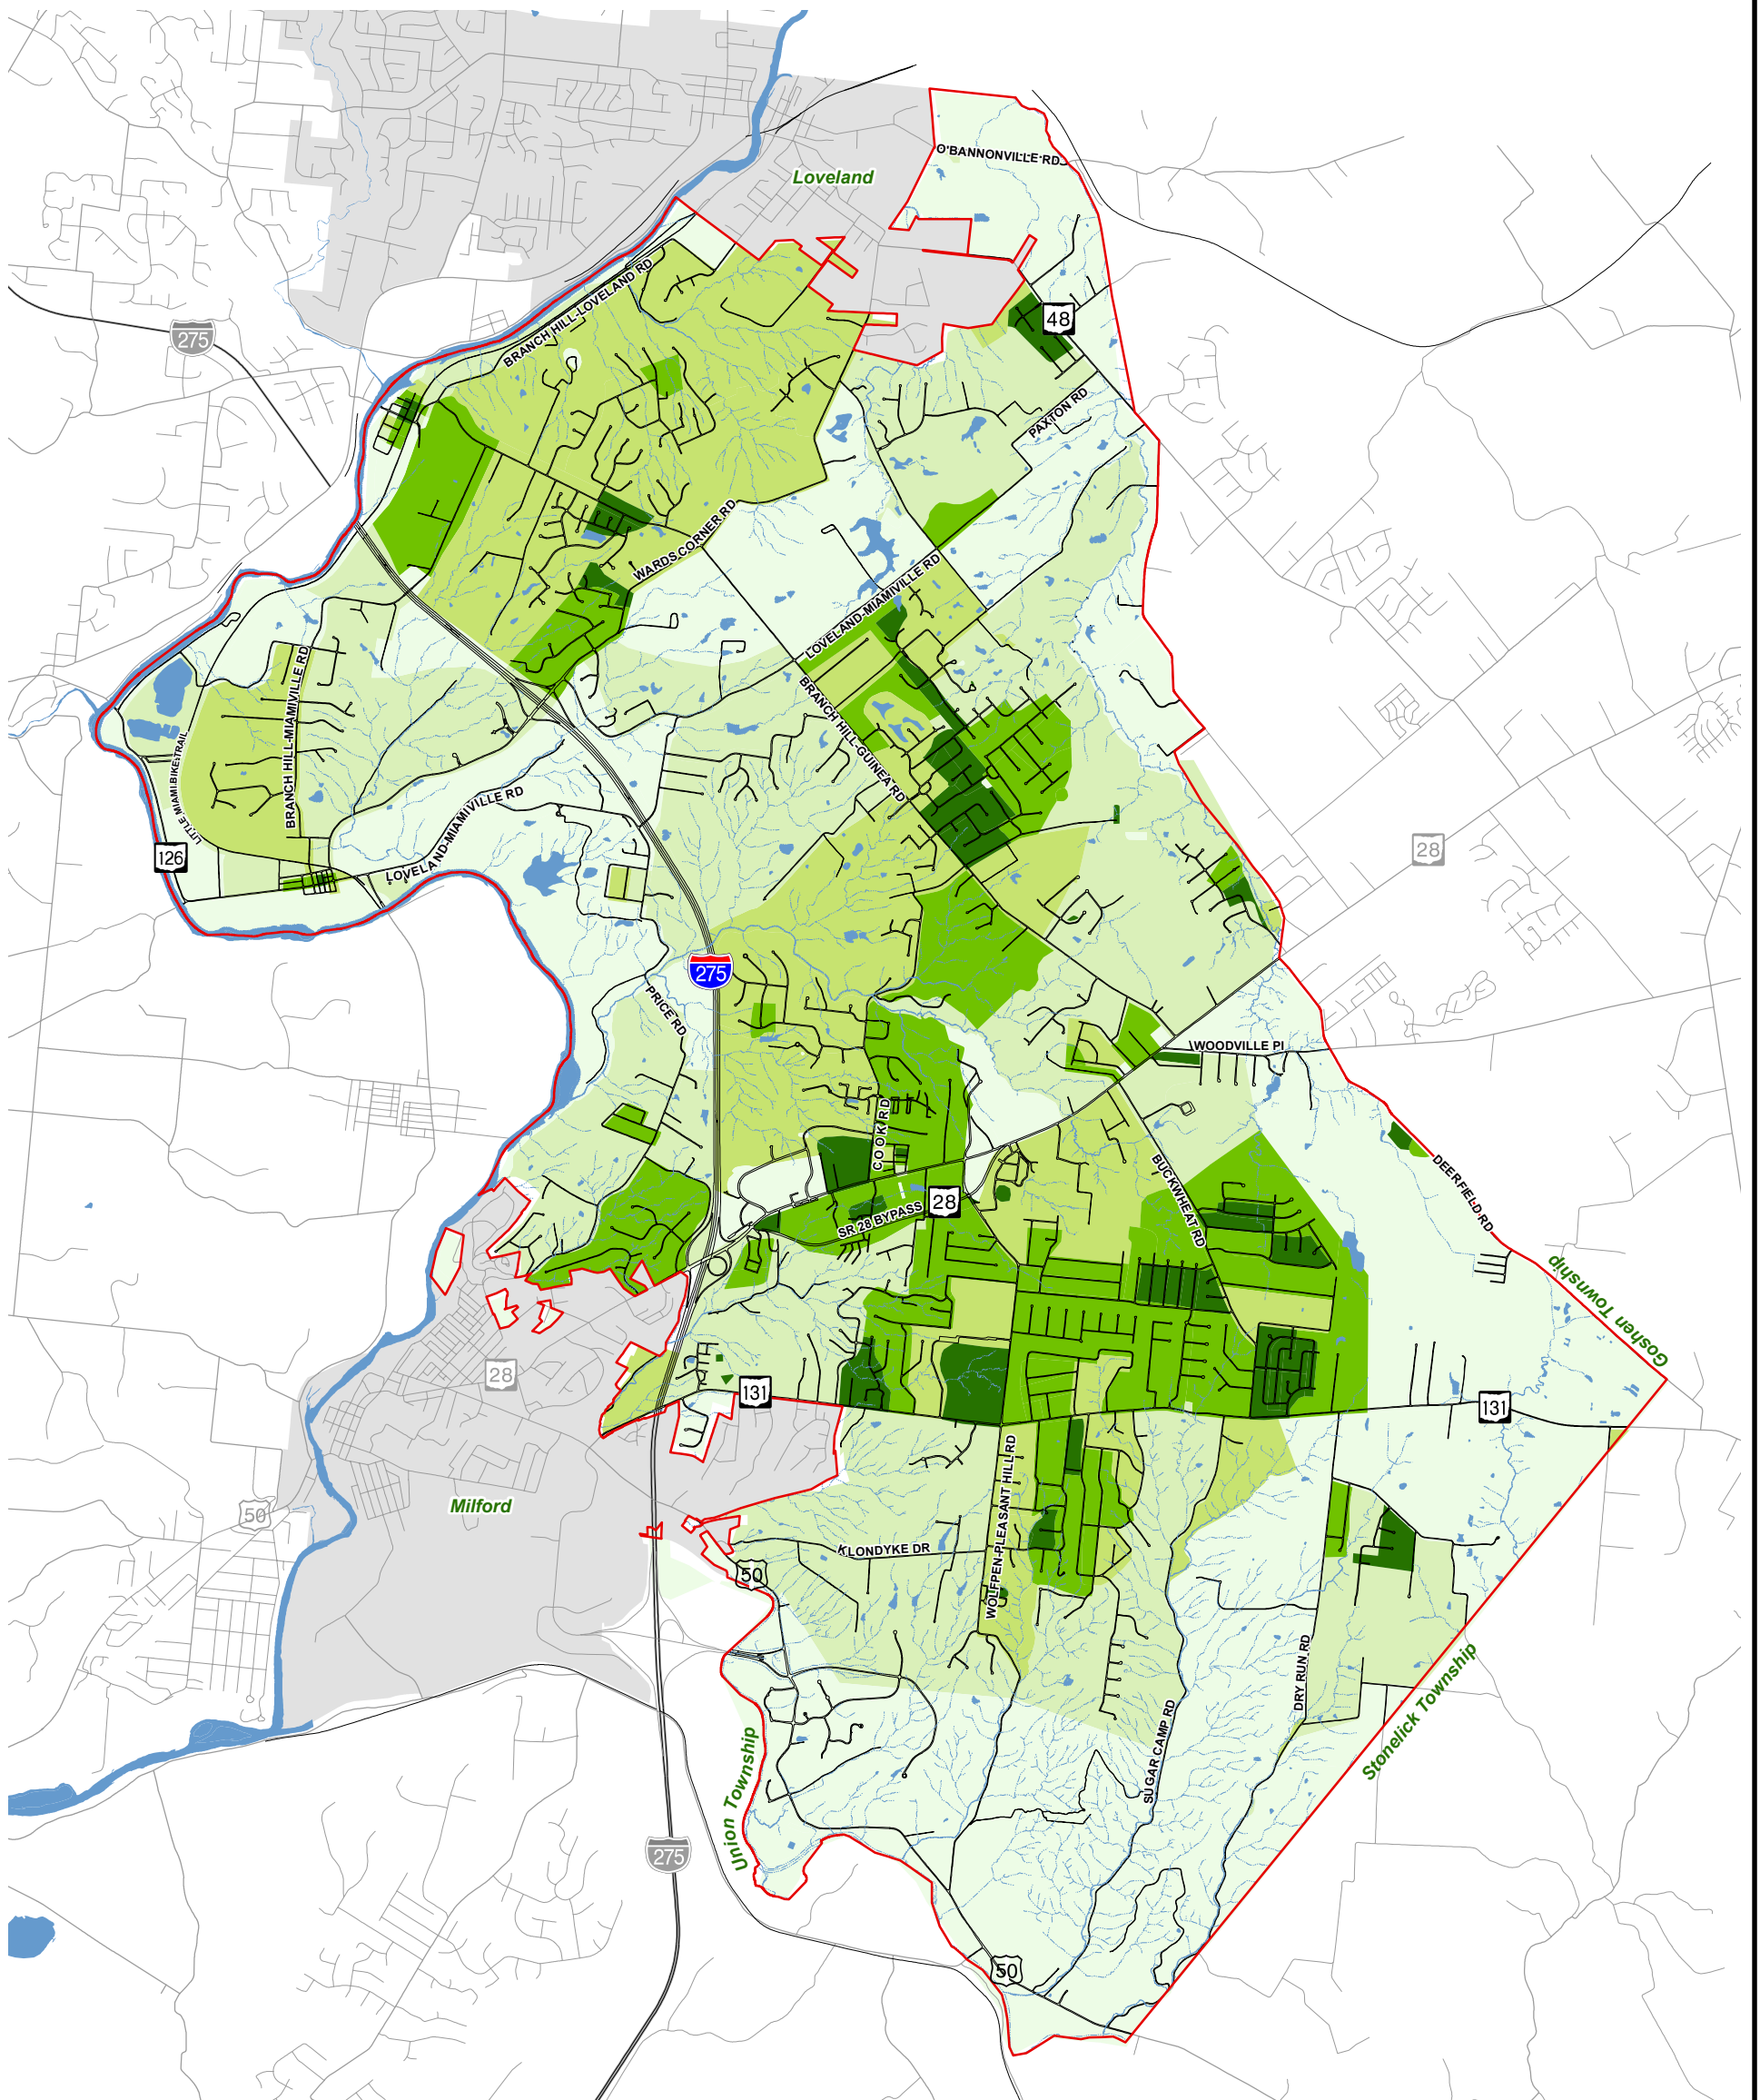

Imagine Miami

VISION2025

Miami Township, Clermont County, Ohio
Comprehensive Plan

Legend

- Population Per Acre**
- 0.0 - 0.9
 - 1.0 - 1.7
 - 1.8 - 2.9
 - 3.0 - 5.5
 - 5.6 - 42.3
- Miami Township
 Other Jurisdictions

Source: US Census Bureau - 2000 Census

Figure 9

Population Per Acre

September 9, 2005

0 0.5 1 Miles

Edwards
AND **Kelcey**